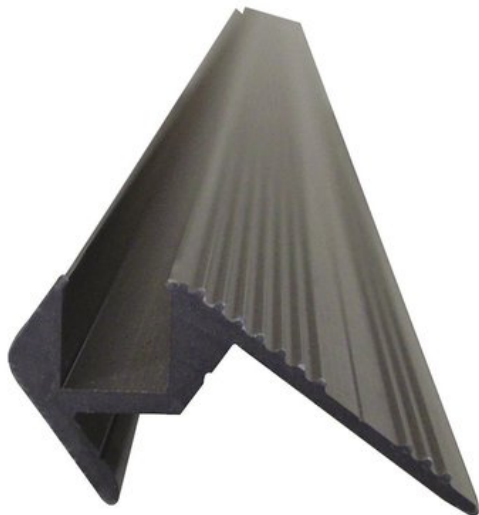

EUROLITE Step profile 10x10mm black 4m

Profilé échelonné spécial pour Tubelights, etc.

Réf. : 51210504

GTIN:

L'article n'est plus disponible.

Caractéristiques:

Profilé échelonné spécial pour Tubelights, etc.

- Material: aluminum
- Dimensions: W: 48 mm, H: 24 mm
- Available lengths: 4000 mm
- Section for installing the Tubelights etc.: 10 x 10 mm
- Color: black anodized, which means no color peeling off with the time
- Wheelchairs can easily overcome the channel
- Extreme stability
- Easy installation
- Low weight
- For exhibition and shop installers, discotheque and theatre installations

Logistique

EUROLITE Step profile, 10x10mm, black /m<p class='attributgroup'>Special step profiles for Tubelights etc.

- Material: aluminum
- Dimensions: W: 48 mm, H: 24 mm
- Available lengths: 2000 mm or 4000 mm
- Section for installing the Tubelights etc.: 10 x 10 mm
- Color: black anodized, which means no color peeling off with the time
- Extreme stability
- Easy installation
- Low weight
- Price is calculated by meter