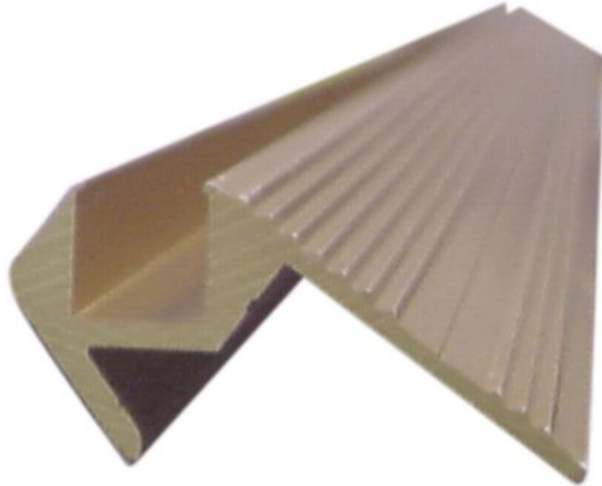

## EUROLITE Step profile 10x10mm gold 2m

Profilé échelonné spécial pour Tubelights, etc.

Réf. : 51210702

GTIN:

**L'article n'est plus disponible.**

### Caractéristiques:

Profilé échelonné spécial pour Tubelights, etc.

- Material: aluminum
- Dimensions: W: 48 mm, H: 24 mm
- Available lengths: 2000 mm
- Section for installing the Tubelights etc.: 10 x 10 mm
- Color: gold-color anodized, which means no color peeling off with the time
- Wheelchairs can easily overcome the channel
- Extreme stability
- Easy installation
- Low weight
- For exhibition and shop installers, discotheque and theatre installations

### Logistique

**EUROLITE Step profile, 10x10mm, gold /m<p class='attributgroup'>Special step profiles for Tubelights etc.**

- Material: aluminum
- Dimensions: W: 48 mm, H: 24 mm
- Available lengths: 2000 mm or 4000 mm
- Section for installing the Tubelights etc.: 10 x 10 mm
- Color: gold-color anodized, which means no color peeling off with the time
- Extreme stability
- Easy installation
- Low weight
- Price is calculated by meter