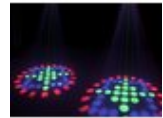

EUROLITE LED PD-2 Flower effect

Compact LED flower effect with mirror

Réf. : 51807823

GTIN: 4026397282559

L'article n'est plus disponible.

Description:

LED's party

Do you remember the first cellphones? They usually were big and had only a limited range of functions. Today the phones are compact and offer a broad range of functions at the same time. The lighting effects went through a similar development. Partly the size decreased but the range of functions didn't. This has increased steadily and doesn't need more space necessarily. With the new EUROLITE LED PD-2 EUROLITE presents you a mirror effect combining various functions in one compact device: LED technology, sound control, choice of DMX control or stand-alone operation - all these features for a favorable price. As various as the range of functions is the range of application. The mirror effect is suited for the use in discotheques, in your own party-room, at fashion parades, as well as for an impressive lighting in show windows.

One more advantage is the easy operation so that everybody can benefit of the new EUROLITE LED PD-2 mirror effect.

Caractéristiques:

- DMX-controlled operation or stand-alone operation
- Equipped with 57 LEDs: 20 x red, 17 x green and 20 x blue
- Brilliant colors
- Extremely low power consumption
- Easy operation
- Colors and strobe effect can be called up via DMX controller or DIP switches
- Mirror sound-controlled via built-in microphone
- Microphone-sensitivity adjustable via rotary-control
- Advantages of LED technology: long life, low power consumption, minimal heat emission, defacto maintenance free with brilliant light radiation
- For universal use, e.g. for discotheques, fashion parades, display-windows, party-rooms