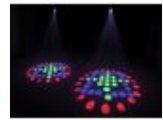

EUROLITE LED PD-2 Flower effect

Compact LED flower effect with mirror

Réf. : 51807823

GTIN: 4026397282559

L'article n'est plus disponible.

Description:

LED's party

Do you remember the first cellphones? They usually were big and had only a limited range of functions. Today the phones are compact and offer a broad range of functions at the same time. The lighting effects went through a similar development. Partly the size decreased but the range of functions didn't. This has increased steadily and doesn't need more space necessarily. With the new EUROLITE LED PD-2 EUROLITE presents you a mirror effect combining various functions in one compact device: LED technology, sound control, choice of DMX control or stand-alone operation - all these features for a favorable price. As various as the range of functions is the range of application. The mirror effect is suited for the use in discotheques, in your own party-room, at fashion parades, as well as for an impressive lighting in show windows.

One more advantage is the easy operation so that everybody can benefit of the new EUROLITE LED PD-2 mirror effect.

Caractéristiques:

- DMX-controlled operation or stand-alone operation
- Equipped with 57 LEDs: 20 x red, 17 x green and 20 x blue
- Brilliant colors
- Extremely low power consumption
- Easy operation
- Colors and strobe effect can be called up via DMX controller or DIP switches
- Mirror sound-controlled via built-in microphone
- Microphone-sensitivity adjustable via rotary-control
- Advantages of LED technology: long life, low power consumption, minimal heat emission, defacto maintenance free with brilliant light radiation
- For universal use, e.g. for discotheques, fashion parades, display-windows, party-rooms