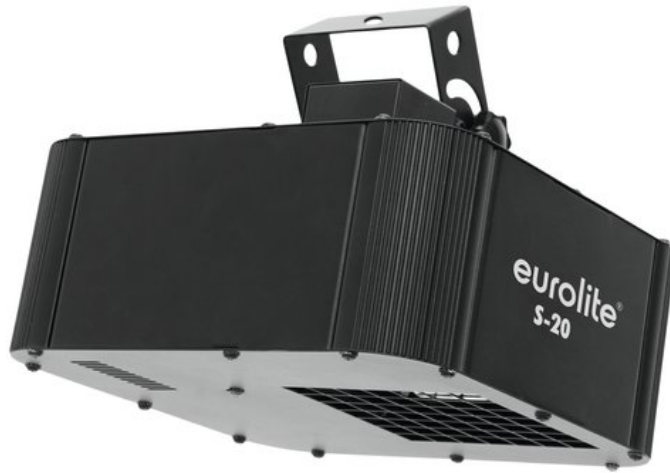

EUROLITE LED S-20 Laser simulator

Laser effect simulator with 20 W LED, directs beam via mirror, with DMX

Réf. : 51812596

GTIN: 4026397577679

L'article n'est plus disponible.

Caractéristiques:

- 1 high-power 20-watt LED (LumiEngin-CU-SC) for striking light effects
- 10 or 13 DMX channel mode selectable
- DMX-controlled operation or stand-alone operation with Master/Slave function
- DMX control via any standard DMX controller
- Functions: DMX modes, PAN/TILT, internal programs, static colors, strobe effect with variable speed, sound-control, Master/Slave function
- 8 brilliant, dichroic colors plus white
- Control board with 4-digit LED display, 90° reversible
- Sound-controlled via built-in microphone, adjustable microphone sensitivity
- Compact housing
- Low power consumption
- Switch-mode power supply for operation between 100 and 240 volts
- Ready for connection via enclosed power cord
- Ideal for party-rooms, small discotheques or mobile discotheques
- 1 LED puissante 20 W high-power blanc froid (CW)
- Gobos
- Effet rayons; effet beam
- L'appareil est refroidi par ventilateur
- Commandé via stand-alone; DMX; Commande de la musique via Microphone
- Déjà préprogrammé pour %: Light'J; LED PC-Control 512