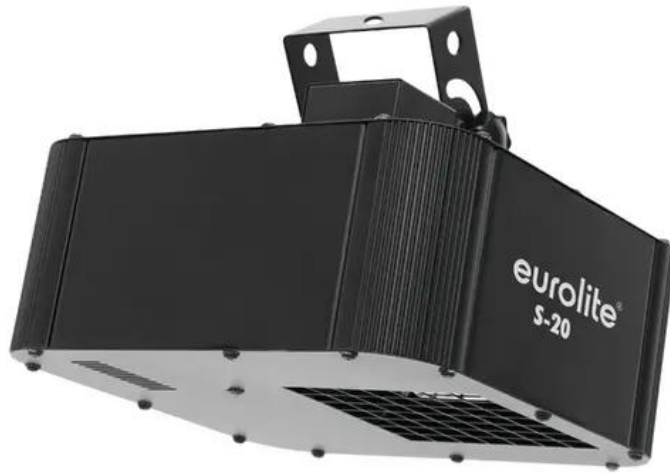

EUROLITE LED S-20 Laser simulator

Laser effect simulator with 20 W LED, directs beam via mirror, with DMX

Réf. : 51812596

GTIN: 4026397577679

Caractéristiques:

- 1 high-power 20-watt LED (LumiEngin-CU-SC) for striking light effects
- 10 or 13 DMX channel mode selectable
- DMX-controlled operation or stand-alone operation with Master/Slave function
- DMX control via any standard DMX controller
- Functions: DMX modes, PAN/TILT, internal programs, static colors, strobe effect with variable speed, sound-control, Master/Slave function
- 8 brilliant, dichroic colors plus white
- Control board with 4-digit LED display, 90° reversible
- Sound-controlled via built-in microphone, adjustable microphone sensitivity
- Compact housing
- Low power consumption
- Switch-mode power supply for operation between 100 and 240 volts
- Ready for connection via enclosed power cord
- Ideal for party-rooms, small discotheques or mobile discotheques
- 1 LED 20 W high-power blanc froid (CW)
- Gobos
- Effet rayons; effet beam
- L'appareil est refroidi par ventilateur
- Commandé via stand-alone; DMX; commande de la musique via microphone
- Fixtures disponibles pour Light'J; LED PC-Control 512