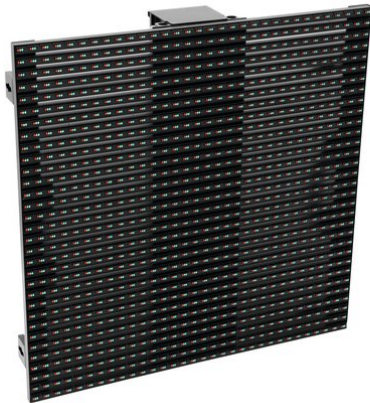

SVS-18.75 LED display 60x60

LED video display for outdoor use

Réf. : 51843230

GTIN: 4026397465372

L'article n'est plus disponible.

SVS-18.75 LED display 60x60

LED video display for outdoor use

Réf. : 51843230

GTIN: 4026397465372

Caractéristiques:

- Modular LED video display for outdoor use, IP63
- Extra bright and colorful projection of videos, animations and graphics
- Ideal for rental companies, stage/fair construction and fixed installation
- Super-light and durable aluminum construction
- Seamless, modular display concept allows the build-up of large areas
- 18.75 mm pixel pitch
- 1024 pixels (32 x 32)
- Supports full HD 1080p
- Signal processing via onboard receiver card
- Control via optional video processor or PC software
- Ethernet-based signal distribution
- Truss support bar, signal and power cables optional