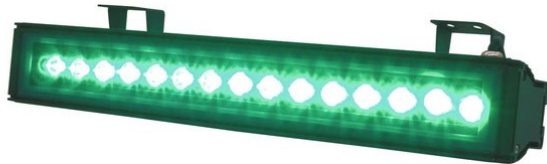

eurolite®

LED T500 GREEN IP65 15x1W 15°

Brilliant outdoor floodlight with LED technology

Réf. : 51913115

GTIN: 4026397245967

L'article n'est plus disponible.

eurolite®

LED T500 GREEN IP65 15x1W 15°

Brilliant outdoor floodlight with LED technology

Réf. : 51913115

GTIN: 4026397245967

Caractéristiques:

- Floodlight with static color
- Provides a unique atmosphere
- Ideal LED-beam-lighting for permanent installation as well as outdoor use
- Mounting brackets for installation included
- The weather-resistant housing also allows operation during bad weather
- Extremely compact housing in a beautiful design
- Ready for connection with safety-plug
- Available in 3 sizes and 5 colors
- Available in 3 versions of the angle of reflected beam per LED: in 15°, 45° or in 80° version
- Advantages of high-power LED technology: extreme light output, long life, low power consumption, defacto maintenance free