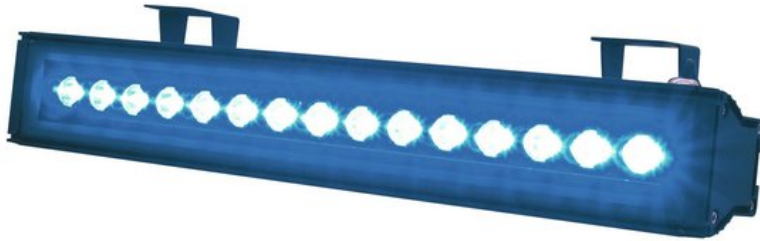

EUROLITE LED T500 BLUE IP65 15x1W 15°

Brilliant outdoor floodlight with LED technology

Réf. : 51913120

GTIN: 4026397246001

L'article n'est plus disponible.

Caractéristiques:

- Floodlight with static color
- Provides a unique atmosphere
- Ideal LED-beam-lighting for permanent installation as well as outdoor use
- Mounting brackets for installation included
- The weather-resistant housing also allows operation during bad weather
- Extremely compact housing in a beautiful design
- Ready for connection with safety-plug
- Available in 3 sizes and 5 colors
- Available in 3 versions of the angle of reflected beam per LED: in 15°, 45° or in 80° version
- Advantages of high-power LED technology: extreme light output, long life, low power consumption, defacto maintenance free

Logistique

EAN / GTIN: 4026397246001

Poids: 2,70 kg

Longueur: 0.65 m

Largeur: 0.12 m

Hauteur: 0.12 m

Données techniques:

Alimentation électrique: 230 V AC, 50 Hz

Puissance totale de raccordement: 23,00 W

Type de protection: IP65

Dimension: Largeur : 50 cm
Profondeur : 8 cm
Hauteur : 17 cm

Protection grade: IP65

LED number: 15 x 1 W LED

Beam angle:	15°
Dimensions (L x W x H):	500 x 80 x 170 mm
Weight:	2 kg
Spécifications juridiques	
Produit spécial:	Non destiné à l'éclairage de la pièce dans les ménages
Utilisation:	Éclairage pour effets de spectacle