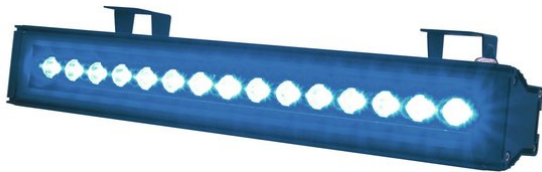

eurolite®

LED T500 BLUE IP65 15x1W 15°

Brilliant outdoor floodlight with LED technology

Réf. : 51913120

GTIN: 4026397246001

L'article n'est plus disponible.

eurolite®

LED T500 BLUE IP65 15x1W 15°

Brilliant outdoor floodlight with LED technology

Réf. : 51913120

GTIN: 4026397246001

Caractéristiques:

- Floodlight with static color
- Provides a unique atmosphere
- Ideal LED-beam-lighting for permanent installation as well as outdoor use
- Mounting brackets for installation included
- The weather-resistant housing also allows operation during bad weather
- Extremely compact housing in a beautiful design
- Ready for connection with safety-plug
- Available in 3 sizes and 5 colors
- Available in 3 versions of the angle of reflected beam per LED: in 15°, 45° or in 80° version
- Advantages of high-power LED technology: extreme light output, long life, low power consumption, defacto maintenance free