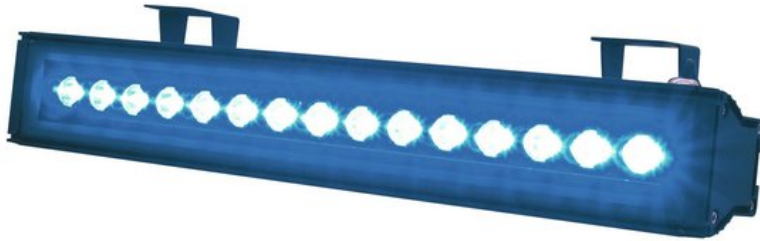

EUROLITE LED T500 BLUE IP65 15x1W 45°

Brilliant outdoor floodlight with LED technology

Réf. : 51913122

GTIN: 4026397246025

L'article n'est plus disponible.

Caractéristiques:

- Floodlight with static color
- Provides a unique atmosphere
- Ideal LED-beam-lighting for permanent installation as well as outdoor use
- Mounting brackets for installation included
- The weather-resistant housing also allows operation during bad weather
- Extremely compact housing in a beautiful design
- Ready for connection with safety-plug
- Available in 3 sizes and 5 colors
- Available in 3 versions of the angle of reflected beam per LED: in 15°, 45° or in 80° version
- Advantages of high-power LED technology: extreme light output, long life, low power consumption, defacto maintenance free

Logistique

EAN / GTIN: 4026397246025

Poids: 2,80 kg

Longueur: 0.65 m

Largeur: 0.13 m

Hauteur: 0.12 m

Données techniques:

Alimentation électrique: 230 V AC, 50 Hz

Puissance totale de raccordement: 23,00 W

Type de protection: IP65

Dimension:
Largeur : 50 cm
Profondeur : 8 cm
Hauteur : 17 cm

Protection grade: IP65

LED number: 15 x 1 W LED

Beam angle:	45°
Dimensions (L x W x H):	500 x 80 x 170 mm
Weight:	2 kg
Spécifications juridiques	
Produit spécial:	Non destiné à l'éclairage de la pièce dans les ménages
Utilisation:	Éclairage pour effets de spectacle