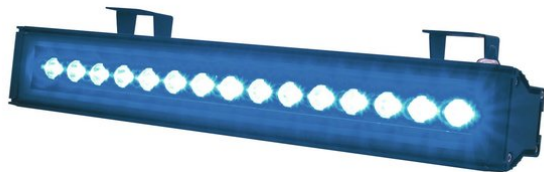

eurolite®

LED T500 BLUE IP65 15x1W 45°

Brilliant outdoor floodlight with LED technology

Réf. : 51913122

GTIN: 4026397246025

L'article n'est plus disponible.

eurolite®

LED T500 BLUE IP65 15x1W 45°

Brilliant outdoor floodlight with LED technology

Réf. : 51913122

GTIN: 4026397246025

Caractéristiques:

- Floodlight with static color
- Provides a unique atmosphere
- Ideal LED-beam-lighting for permanent installation as well as outdoor use
- Mounting brackets for installation included
- The weather-resistant housing also allows operation during bad weather
- Extremely compact housing in a beautiful design
- Ready for connection with safety-plug
- Available in 3 sizes and 5 colors
- Available in 3 versions of the angle of reflected beam per LED: in 15°, 45° or in 80° version
- Advantages of high-power LED technology: extreme light output, long life, low power consumption, defacto maintenance free