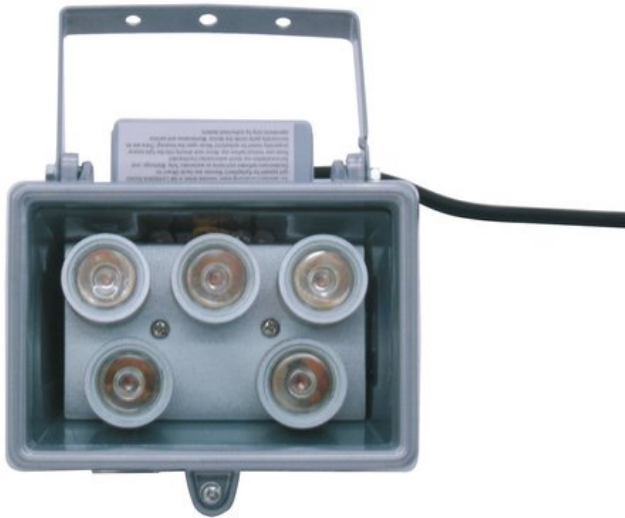

EUROLITE LED IP FL-5 7500K 40°

Brilliant floodlight with LED technology

Réf. : 51914205

GTIN: 4026397244472

L'article n'est plus disponible.

Description:

It's got the power!

It is quite remarkable how much luminosity small LEDs can produce, notably high power LEDs. Even with only one Watt, they know how to stage the illuminated objects perfectly. Our FL-5 - fitted with five high power LEDs - also knows how to please. Besides indoor applications the spot can be used outdoors as façade lighting, drive lighting or garden lighting. Based on their extremely long life, the LEDs are almost maintenance free and thus the spot is also suited for places that are not easy to reach. Our FL-5 is available in six different colors and with two different beam reflection angles.

Caractéristiques:

- Add highlights to your house and garden
- High Power LEDs
- Ideal LED luminary for indoor or outdoor use
- For permanent installation, mounting bracket included
- Extremely compact housing in an appealing design
- Ready for connection with power cord and safety-plug
- Available in 2 sizes, 4 colors, 2 color temperatures (white), and RGB
- Available in 10° or in 40° versions of the beam reflection angle
- Advantages of high-power LED technology: extreme light output, long life, low power consumption, defacto maintenance free

Puissance totale de raccordement: 12 W

Type de protection: IP54

Angle de départ (1/2 pic): 40°

Couleur: Blanc

Dimension: Largeur : 11 cm
Profondeur : 13 cm
Hauteur : 19 cm

Poids: 790 g

Dimensions: 110 x 130 x 190 mm

LED number: 5

Light output intensity: 400 Lm
