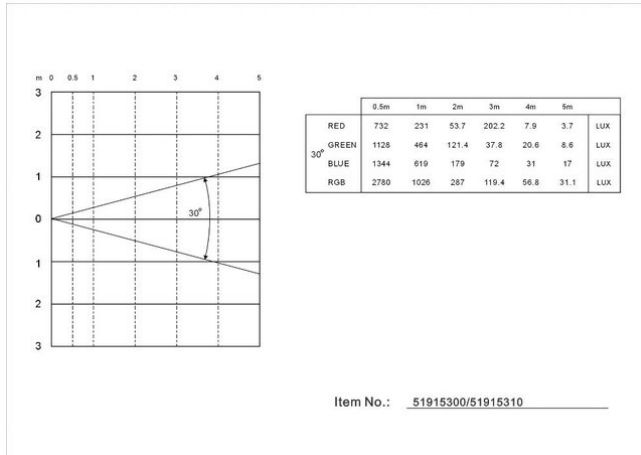

eurolite®

LED SLS-183 RGB 10mm Slim

Slimline LED spot with 183 x 10 mm LED

Réf. : 51915300

GTIN: 4026397376968

L'article n'est plus disponible.

eurolite®

LED SLS-183 RGB 10mm Slim

Slimline LED spot with 183 x 10 mm LED

Réf. : 51915300

GTIN: 4026397376968

Caractéristiques:

- Flat housing form requires minimal space when rigging
- DMX512 control via regular DMX controller (occupies 5 channels)
- Sound-control via built-in microphone
- Color change speed and strobe effect adjustable via DIP switches
- Locking possibility at the mounting bracket
- For illuminating e.g. mirror balls, entrance or counter areas or as basic illumination
- Perfect in public places, main halls, stages, lounges
- Multi-color color changes
- Master/Slave function