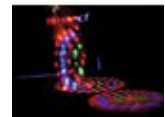

EUROLITE LED FX-300 Flower effect

RGB LED flower effect

Réf. : 51918655

GTIN: 4026397400762

L'article n'est plus disponible.

Description:

The lighthouse of the flower effects!

A perfect symbiosis of the latest LED- and pretty old lense-technology turns this flower into an unique one. Because with its Fresnel lens, originally used in lighthouses, inimitable effects can be produced. The construction operates like a big lens with a short focal distance, but, at the same time, weighs less and is considerably smaller. The flower is equipped with 469 LEDs (5mm). On the floor, the beams form singular or up to seven circles in most varied colors. The seven LED-groups are switched without any noise and can create the effects at different speeds. A DIP switch easily enables to adjust the velocity. Moreover, there is the option to have the flower either singularly sound controlled, synchronic to more devices or targeted to be controlled via DMX. So the LED FX-300 RGB DMX is not only suited for the hectic stage or club atmosphere. It can as well be installed in relaxed environments of hotels or department stores.

Caractéristiques:

- Light output via fresnel lens
- Equipped with 469 LEDs (5 mm), red 280, green 63, blue 126
- 7 LED-groups are switched without any noise and create the effects
- Functions: Static colors, automatic color change with adjustable speed, RGB color blend, 1 internal program
- Mode selection via DIP switches
- DMX controlled operation or stand-alone operation
- Sound control via built-in microphone
- Microphone sensitivity adjustable via rotary control
- Master/Slave function for internal program
- DMX512 control via every standard DMX controller
- Ready for connection with power cord and safety plug
- Rugged housing with mounting bracket