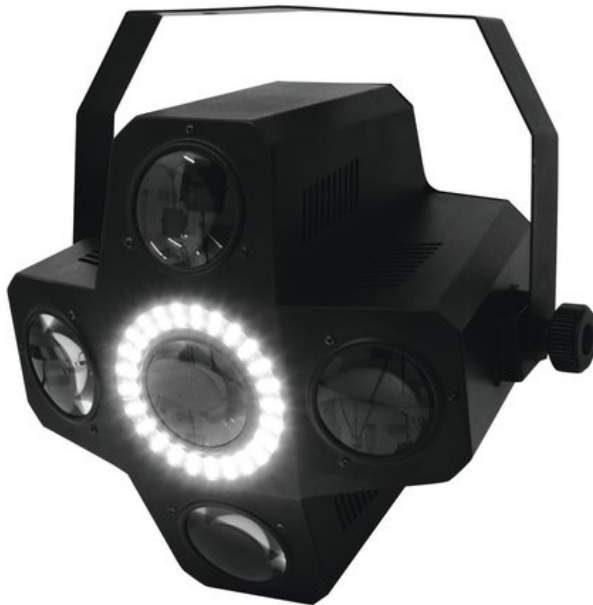

EUROLITE LED PUS-5 Hybrid flower effect

LED flower effect with strobe

Réf. : 51918663

GTIN: 4026397459524

L'article n'est plus disponible.

Caractéristiques:

- Hybrid effect - LED flower and strobe in one device
- Absolute eyecatcher: groups of 5 mm RGBAW LEDs are arranged behind the 5 lenses; a double row of white SMD LEDs is arranged around the center lens
- Operable in stand-alone mode or with DMX512 interface
- DMX512 control possible via any commercial DMX controller (occupies max. 4 channels)
- 2 or 4 DMX channels selectable for numerous applications
- Sound-control via built-in microphone
- Microphone sensitivity adjustable via rotary control
- Comfortable addressing and setting via control panel with LED display and four operating buttons
- Functions: Auto mode, sound control, internal programs, strobe settings via DMX, Master/Slave
- Equipped with 320 x 5mm RGBAW LEDs as well as 50 x SMD LEDs in white
- Convenient control also via Wi-Fi networks with your tablet or smartphone and the Eurolite Hybrid App plus the USB-DMX interface (item 51860120) and the light control software FreeStyler (freeware)
- Eurolite Hybrid App is available for free in the App Store
- Locking possibility at the mounting bracket
- Feed-through output allows to power up to 8 devices
- IEC power cord with safety-plug included in delivery
- Switch-mode power supply allows for automatic power supply adaption between 100 and 240 volts
- Commandé via stand-alone; DMX
- Déjà préprogrammé pour %: Light`J