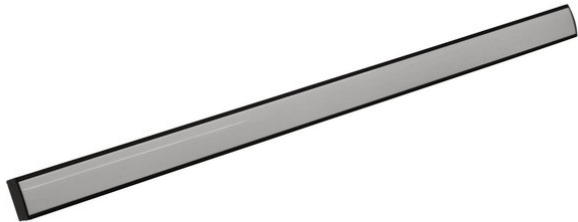

## LED Pixel Bar 32 DMX

DMX controlled pixel bar with 3in1 LEDs

Réf. : 51928738

GTIN: 4026397422641

**L'article n'est plus disponible.**

### Caractéristiques:

---

- DMX-controlled or stand-alone operation with Master/Slave function
- DMX512 control possible via any commercial DMX controller (occupies 96 channels)
- Sound-control via built-in microphone
- Speed of the internal programs adjustable via DIP switches
- Each of the 32 tri-color LEDs can be controlled individually
- Perfect solution as decorative lighting for shops, display windows, hotels, bars, clubs or interior furnishings
- Installation on a wall or on a truss system possible
- Create sensational light effect walls by connecting several LED bars
- After every 8 LED Pixel bars, the fixtures must have a renewed connection with the power mains