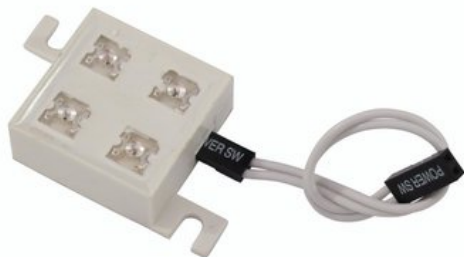

## EUROLITE SMI-4G 15V LED

Small PBC with 4 LED modules and mounting points for indoor use

Réf. : 51929304

GTIN: 4026397239201

**L'article n'est plus disponible.**

### Caractéristiques:

- Each unit comes with connecting cable
- Can be changed or combined with other colors anytime
- Advantages of LED technology: long life of the LEDs, low power consumption, minimal heat emission, defacto maintenance free with brilliant light radiation
- Power unit and mounting materials not included in delivery
- Modules available in 5 colors

### Logistique

EAN / GTIN: 4026397239201

Poids: 0,01 kg

Longueur: 0.13 m

Largeur: 0.07 m

Hauteur: 0.00 m

### Données techniques:

Dimension:	Largeur : 27,5 cm Profondeur : 11,5 cm Hauteur : 27,5 cm
Voltage:	15 V
Power consumption:	25mA
LED number:	4
Lifetime:	50000 h
Dimensions (L x W x H):	27.5 x 27.5 x 11.5 mm
Weight:	11 g