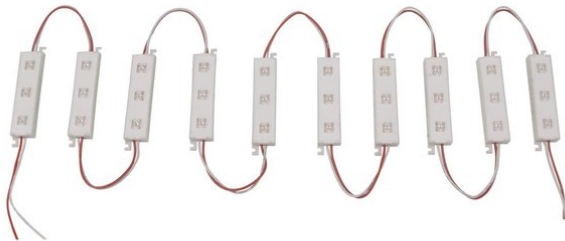

eurolite®

LMO-3Y 12V LED 10pc Chain

Small PBC with 3 LED-modules and mounting points for outdoor use

Réf. : 51929348
GTIN: 4026397240290

L'article n'est plus disponible.

eurolite®

LMO-3Y 12V LED 10pc Chain

Small PBC with 3 LED-modules and mounting points for outdoor use

Réf. : 51929348
GTIN: 4026397240290

Caractéristiques:

- Each unit comes with connecting cable
- Can be changed or combined with other colors anytime
- Advantages of LED technology: long life of the LEDs, low power consumption, minimal heat emission, defacto maintenance free with brilliant light radiation
- Power unit and mounting materials not included in delivery
- Modules available in 5 colors