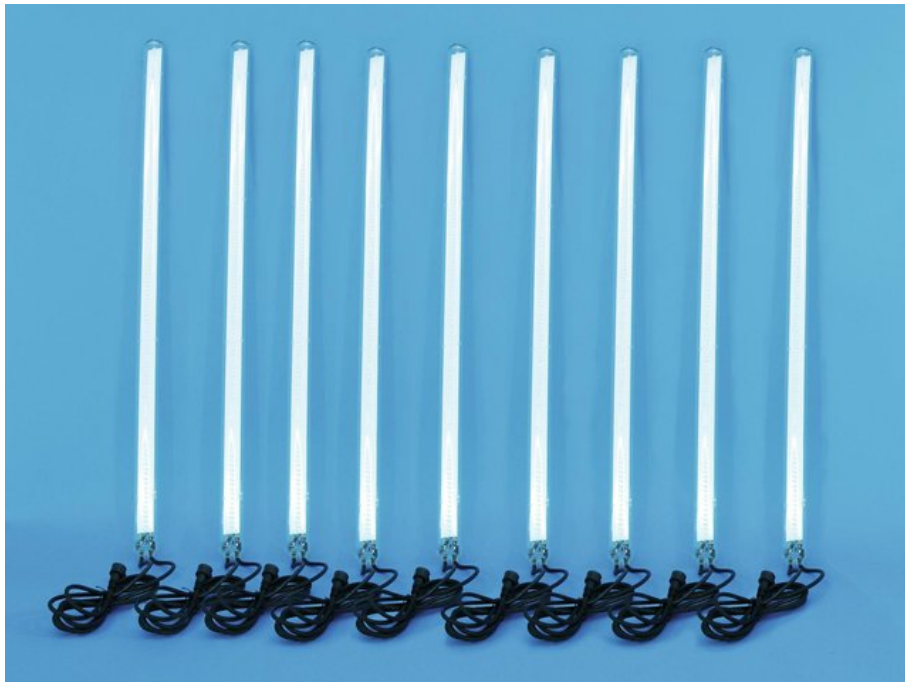

EUROLITE LED snowfall effect tube white

Snow falls over the trees ...

Réf. : 51929402

GTIN: 4026397308501

L'article n'est plus disponible.

Caractéristiques:

- Absolute eye catcher for every season
- Lovely effect tubes for a magical mood
- Easy handling and installation
- 10 effect tubes with 120 LEDs per effect tube
- Countless applications
- Suitable for external use (IP44)
- Transformer included, up to 10 effect tubes can be connected
- Advantages of LED technology: long life of the LEDs, low power consumption, minimal heat emission, defacto maintenance free with brilliant light radiation

Logistique

EAN / GTIN: 4026397308501

Poids: 9,50 kg

Longueur: 1.17 m

Largeur: 0.30 m

Hauteur: 0.16 m

Données techniques:

Alimentation électrique:	230 V AC, 50 Hz
Puissance totale de raccordement:	3,00 W
Type de protection:	IP44
	via AC 12 V power-unit included in the delivery
Protection grade :	IP44
Number of tubes:	10
LEDs/tube:	120
Tube dimensions (W x D x H):	approx. 105 x 4 x 4 cm
Tube weight:	approx. 0.12 kg