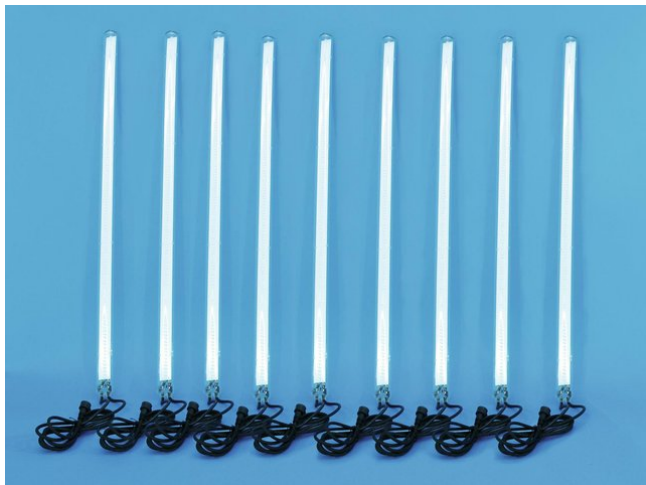

## LED snowfall effect tube white

Snow falls over the trees ...

Réf. : 51929402

GTIN: 4026397308501

**L'article n'est plus disponible.**

## LED snowfall effect tube white

Snow falls over the trees ...

Réf. : 51929402

GTIN: 4026397308501

### Caractéristiques:

---

- Absolute eye catcher for every season
- Lovely effect tubes for a magical mood
- Easy handling and installation
- 10 effect tubes with 120 LEDs per effect tube
- Countless applications
- Suitable for external use (IP44)
- Transformer included, up to 10 effect tubes can be connected
- Advantages of LED technology: long life of the LEDs, low power consumption, minimal heat emission, defacto maintenance free with brilliant light radiation