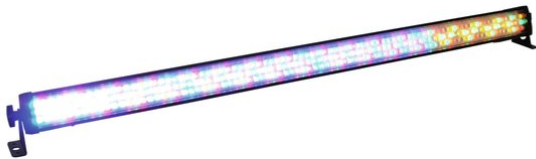

## LED BAR-252 RGBA 10mm 20°

Versatile LED-RGBA color changer

Réf. : 51930418

GTIN: 4026397397031

**L'article n'est plus disponible.**

### Caractéristiques:

---

- Operable in stand-alone mode or via DMX
- DMX512 control possible via any commercial DMX controller (occupies max.19 channels)
- 4, 6 or 19 DMX channels selectable for numerous applications
- Sound-control via built-in microphone
- Comfortable addressing and setting via control panel with LCD display and four operating buttons
- Functions: Static colors, RGBA color blend, internal programs, dimmer and strobe settings via DMX, Master/Slave
- Equipped with 252 x 10 mm LED
- Locking possibility at the mounting bracket
- Ready for connection with power cord and safety plug
- Available in 2 LED beam angles: 20° or 40°
- Advantages of high-power LED technology: extreme light output, long life, low power consumption, defacto maintenance free with brilliant light radiation
- Effet stroboscope
- Commandé via stand-alone; DMX
- Déjà préprogrammé pour %: Light 'J'; LED PC-Control 512