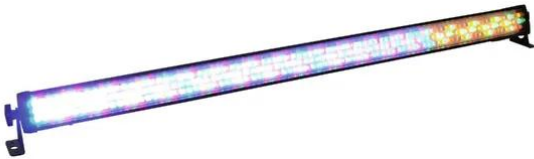

## LED BAR-252 RGBA 10mm 20°

Versatile LED-RGBA color changer

Réf. : 51930418

GTIN: 4026397397031

**L'article n'est plus disponible.**

### Caractéristiques:

---

- Operable in stand-alone mode or via DMX
- DMX512 control possible via any commercial DMX controller (occupies max.19 channels)
- 4, 6 or 19 DMX channels selectable for numerous applications
- Sound-control via built-in microphone
- Comfortable addressing and setting via control panel with LCD display and four operating buttons
- Functions: Static colors, RGBA color blend, internal programs, dimmer and strobe settings via DMX, Master/Slave
- Equipped with 252 x 10 mm LED
- Locking possibility at the mounting bracket
- Ready for connection with power cord and safety plug
- Available in 2 LED beam angles: 20° or 40°
- Advantages of high-power LED technology: extreme light output, long life, low power consumption, defacto maintenance free with brilliant light radiation
- Effet stroboscope
- Commandé via stand-alone; DMX
- Fixtures disponibles pour Light'J; LED PC-Control 512