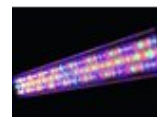

## EUROLITE LED BAR-126 RGBA 10mm 20°

Versatile LED-RGBA color changer

Réf. : 51930431

GTIN: 4026397453461

**L'article n'est plus disponible.**

### Caractéristiques:

- 4 or 6 DMX channels selectable for numerous applications
- Operable in stand-alone mode or via DMX
- Sound-control via built-in microphone
- Functions: Static colors, RGBA color blend, internal programs, dimmer and strobe settings via DMX, Master/Slave
- Equipped with 126 x 10 mm LEDs
- Locking possibility at the mounting bracket
- Comfortable addressing and setting via control panel with LCD display and four operating buttons
- Ready for connection with power cord and safety plug
- Available in 2 beam angles: 20° or 40°
- Feed-through output allows to power another device
- After every 8 devices the fixtures must have a renewed connection with the power mains
- DMX control via every standard DMX controller
- Déjà préprogrammé pour %: Light´J