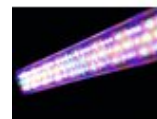

## EUROLITE LED BAR-126 RGBA 10mm 20°

Versatile LED-RGBA color changer

Réf. : 51930431

GTIN: 4026397453461

**L'article n'est plus disponible.**

### Caractéristiques:

- 4 or 6 DMX channels selectable for numerous applications
- Operable in stand-alone mode or via DMX
- Sound-control via built-in microphone
- Functions: Static colors, RGBA color blend, internal programs, dimmer and strobe settings via DMX, Master/Slave
- Equipped with 126 x 10 mm LEDs
- Locking possibility at the mounting bracket
- Comfortable addressing and setting via control panel with LCD display and four operating buttons
- Ready for connection with power cord and safety plug
- Available in 2 beam angles: 20° or 40°
- Feed-through output allows to power another device
- After every 8 devices the fixtures must have a renewed connection with the power mains
- DMX control via every standard DMX controller
- Déjà préprogrammé pour %: Light´J