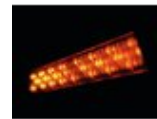

## EUROLITE LED BAR-126 RGBA 10mm 20°

Versatile LED-RGBA color changer

Réf. : 51930431

GTIN: 4026397453461

**L'article n'est plus disponible.**

### Caractéristiques:

- 4 or 6 DMX channels selectable for numerous applications
- Operable in stand-alone mode or via DMX
- Sound-control via built-in microphone
- Functions: Static colors, RGBA color blend, internal programs, dimmer and strobe settings via DMX, Master/Slave
- Equipped with 126 x 10 mm LEDs
- Locking possibility at the mounting bracket
- Comfortable addressing and setting via control panel with LCD display and four operating buttons
- Ready for connection with power cord and safety plug
- Available in 2 beam angles: 20° or 40°
- Feed-through output allows to power another device
- After every 8 devices the fixtures must have a renewed connection with the power mains
- DMX control via every standard DMX controller
- Déjà préprogrammé pour %: Light´J