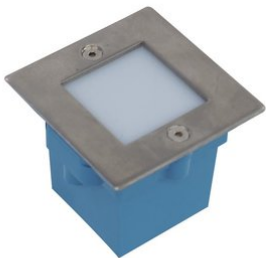

eurolite®

LED recessed light 9 blue LEDs, milky

Decorative recessed spotlight

Réf. : 51937066

GTIN: 4026397227475

L'article n'est plus disponible.

eurolite®

LED recessed light 9 blue LEDs, milky

Decorative recessed spotlight

Réf. : 51937066

GTIN: 4026397227475

Caractéristiques:

- Square luminaire with milky plastic cover for even light dispersion, and polished aluminum frame
- Wall and ceiling mounting possible
- Indoor or outdoor use
- Metal luminaire housing
- Plastic mounting housing and frame
- Perfect for decorative and illumination purposes (i.e. in stairways, cinemas, theatres, corridors or hallways, showrooms, etc.)
- Advantages of LED technology: long life of the LEDs, low power consumption, minimal heat emission, defacto maintenance free with brilliant light radiation
- Delivered without power cord but with fixing equipment
- Available in 5 colors