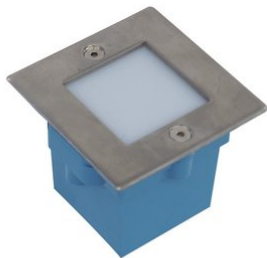

eurolite®

LED recessed light 9 red LEDs, milky

Decorative recessed spotlight

Réf.: 51937067

GTIN: 4026397227499

L'article n'est plus disponible.

eurolite®

LED recessed light 9 red LEDs, milky

Decorative recessed spotlight

Réf. : 51937067

GTIN: 4026397227499

Caractéristiques:

- Square luminaire with milky plastic cover for even light dispersion, and polished aluminum frame
- Wall and ceiling mounting possible
- Indoor or outdoor use
- Metal luminaire housing
- Plastic mounting housing and frame
- Perfect for decorative and illumination purposes (i.e. in stairways, cinemas, theatres, corridors or hallways, showrooms, etc.)
- Advantages of LED technology: long life of the LEDs, low power consumption, minimal heat emission, defacto maintenance free with brilliant light radiation
- Delivered without power cord but with fixing equipment
- Available in 5 colors