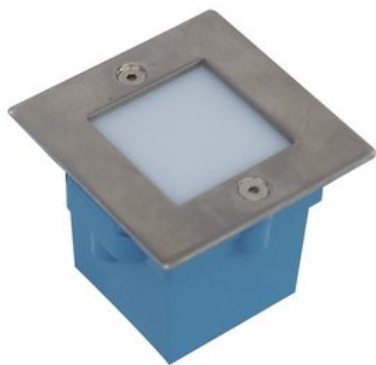

EUROLITE LED recessed light 9 yellow LEDs, milky

Decorative recessed spotlight

Réf. : 51937069

GTIN: 4026397227512

L'article n'est plus disponible.

Caractéristiques:

- Square luminaire with milky plastic cover for even light dispersion, and polished aluminum frame
- Wall and ceiling mounting possible
- Indoor or outdoor use
- Metal luminaire housing
- Plastic mounting housing and frame
- Perfect for decorative and illumination purposes (i.e. in stairways, cinemas, theatres, corridors or hallways, showrooms, etc.)
- Advantages of LED technology: long life of the LEDs, low power consumption, minimal heat emission, defacto maintenance free with brilliant light radiation
- Delivered without power cord but with fixing equipment
- Available in 5 colors

Logistique

EAN / GTIN: 4026397227512

Poids: 0,23 kg

Longueur: 0.08 m

Largeur: 0.08 m

Hauteur: 0.07 m

Données techniques:

Alimentation électrique: 230 V AC, 50 Hz

Puissance totale de raccordement: 4,00 W

Type de protection: IP54

Dimension: Largeur : 7,1 cm
Profondeur : 5,1 cm
Hauteur : 7,1 cm

Protection grade IP: IP54

LED number: 9

| | |
|----------------------------|-----------------|
| Dimensions (L x W x H): | 71 x 71 x 51 mm |
| Mounting dimensions (LxW): | 67 x 62 mm |
| Weight: | 0.2 kg |