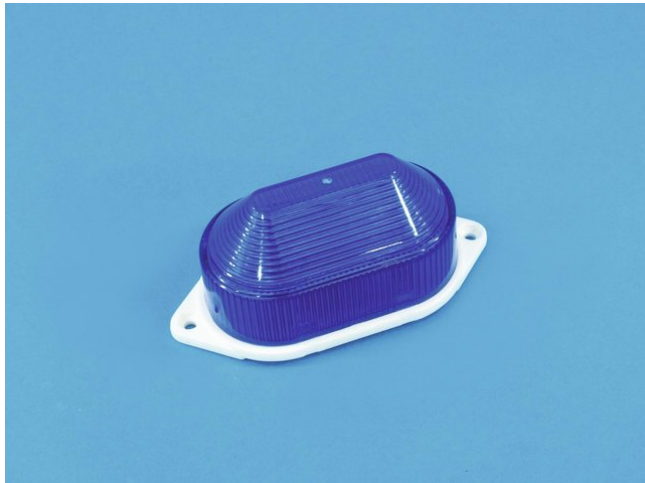

## wall strobe, long, blue

Innovative wall strobe for permanent installation

Réf. : 52200121

GTIN: 4026397236507

**L'article n'est plus disponible.**

## wall strobe, long, blue

Innovative wall strobe for permanent installation

Réf. : 52200121

GTIN: 4026397236507

### Caractéristiques:

---

- Designed for professional use, e.g. on stages, in discotheques, theatres etc., as well as for home use
- The idea for decorations, party rooms or entrance areas
- Small and powerful
- Low weight
- Easy installation
- Single devices can be connected to form a strobe chain
- Available in 6 colors