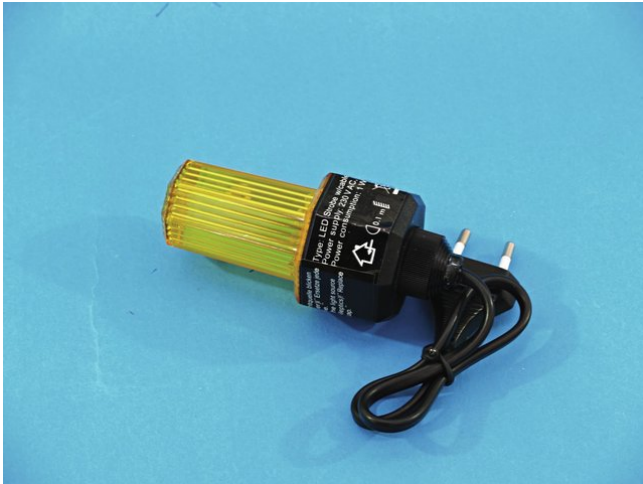

eurolite®

LED Strobe with plug yellow

Small strobe effect

Réf. : 52200214

GTIN: 4026397256390

L'article n'est plus disponible.

eurolite®

LED Strobe with plug yellow

Small strobe effect

Réf. : 52200214

GTIN: 4026397256390

Caractéristiques:

- Practical deco-strobe
- With power supply cable (ca.40 cm) and Euro-plug
- Just plug it in - ready!
- Available in 6 colors
- Advantages of LED technology: long life of the LEDs, low power consumption, minimal heat emission, defacto maintenance free with brilliant light radiation