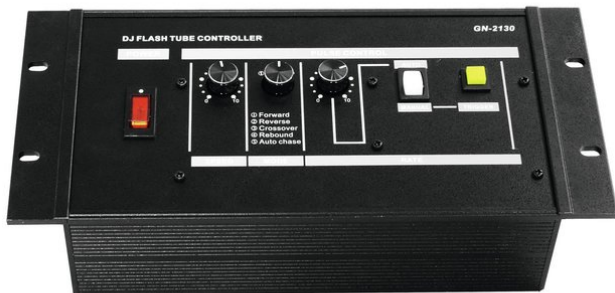

## Flashlight DJ Controller for 40 tubes

For 40 tubes

Réf. : 52205220

GTIN: 4026397001068

**L'article n'est plus disponible.**

## Flashlight DJ Controller for 40 tubes

For 40 tubes

Réf. : 52205220

GTIN: 4026397001068

### Caractéristiques:

---

- Up to 40 tubes can be controlled with the DJ-Controller
- The start of a flashing cycle can be triggered per trigger button or automatically with adjustable flash-start speed (rate)
- The running speed can be adjusted steplessly from 5 to 20 flashes per second
- The 4 built-in programs can be selected separately or can run successively