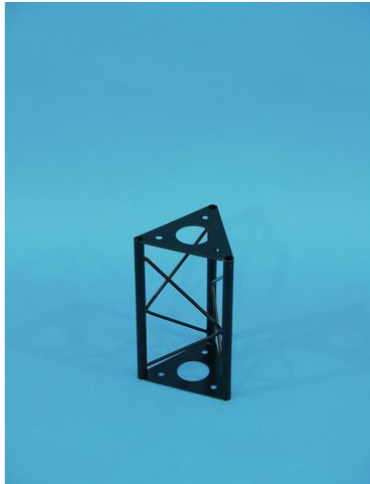

## Crossbeam 250mm ST250 black

Les traverses décoratives

Réf. : 60112002

GTIN: 4026397243314

**L'article n'est plus disponible.**

## Crossbeam 250mm ST250 black

Les traverses décoratives

Réf. : 60112002

GTIN: 4026397243314

### Caractéristiques:

---

- Easy installation
- The DECOTRUS elements are connected with each other by three M8 screws
- Phantastic creations through a variety of crossbeams and corners
- DECOTRUS can be suitable for shop installers, fair installers etc in order to create individual design-elements
- DECOTRUS is available in silver or black
- DECOTRUS constructions are meant as design-elements
- Please respect the regulations in respect to trussing constructions