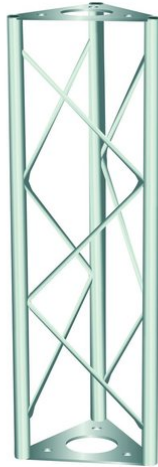

Crossbeam 450mm ST450 black

Les traverses décoratives

Réf. : 60112010
GTIN: 4026397243338

L'article n'est plus disponible.

Crossbeam 450mm ST450 black

Les traverses décoratives

Réf. : 60112010
GTIN: 4026397243338

Caractéristiques:

- Easy installation
- The DECOTRUS elements are connected with each other by three M8 screws
- Phantastic creations through a variety of crossbeams and corners
- DECOTRUS can be suitable for shop installers, fair installers etc in order to create individual design-elements
- DECOTRUS is available in silver
- DECOTRUS constructions are meant as design-elements
- Please respect the regulations in respect to trussing constructions