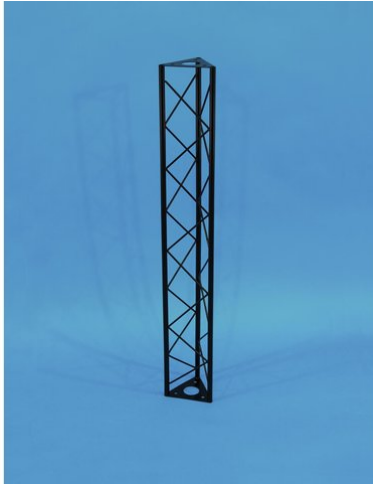

Crossbeam 1000mm ST1000 black

Les traverses décoratives

Réf. : 60112030
GTIN: 4026397243390

L'article n'est plus disponible.

Crossbeam 1000mm ST1000 black

Les traverses décoratives

Réf. : 60112030
GTIN: 4026397243390

Caractéristiques:

- Easy installation
- The DECOTRUS elements are connected with each other by three M8 screws
- Phantastic creations through a variety of crossbeams and corners
- DECOTRUS can be suitable for shop installers, fair installers etc in order to create individual design-elements
- DECOTRUS is available in silver or black
- DECOTRUS constructions are meant as design-elements
- Please respect the regulations in respect to trussing constructions