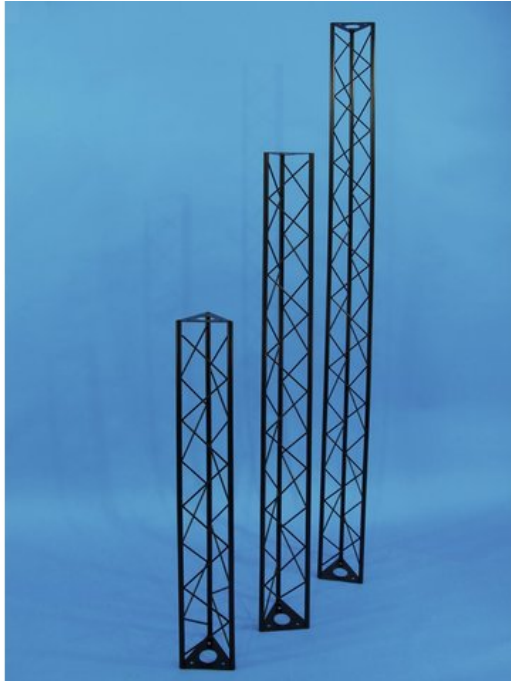

## DECOTRUSS Crossbeam 1500mm ST1500 black

Les traverses décoratives

Réf. : 60112040

GTIN: 4026397243413

### Description:

DECOTRUSS 3-point truss system

DECOTRUSS is a 3-point truss system made of steel. The individual elements are connected via three M10 bolts and nuts.

The advantage of the bolt connection system is that these bolts and nuts are easily available in case of losing fasteners.

The three main chords are made of 15 mm steel tube with 2 mm wall thickness and can only be used for decorative purposes. With its minimal outer dimensions of 150 mm, DECOTRUSS is ideal for creating individual design-elements in decorative areas of private homes, fair booths, shops, discotheques and theatres.

### Caractéristiques:

- Easy installation
- The DECOTRUSS elements are connected with each other by three M8 screws
- Phantastic creations through a variety of crossbeams and corners
- DECOTRUSS can be suitable for shop installers, fair installers etc in order to create individual design-elements
- DECOTRUSS is available in silver or black
- DECOTRUSS constructions are meant as design-elements
- Please respect the regulations in respect to trussing constructions