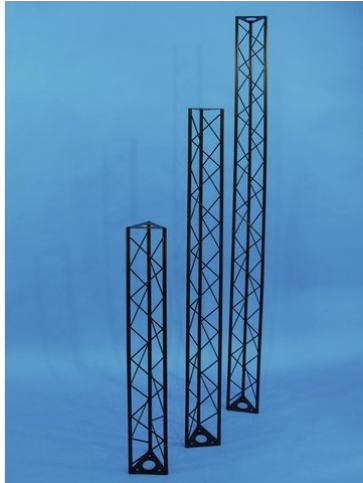

Crossbeam 1500mm ST1500 black

Les traverses décoratives

Réf. : 60112040
GTIN: 4026397243413

L'article n'est plus disponible.

Crossbeam 1500mm ST1500 black

Les traverses décoratives

Réf. : 60112040
GTIN: 4026397243413

Caractéristiques:

- Easy installation
- The DECOTRUS elements are connected with each other by three M8 screws
- Phantastic creations through a variety of crossbeams and corners
- DECOTRUS can be suitable for shop installers, fair installers etc in order to create individual design-elements
- DECOTRUS is available in silver or black
- DECOTRUS constructions are meant as design-elements
- Please respect the regulations in respect to trussing constructions