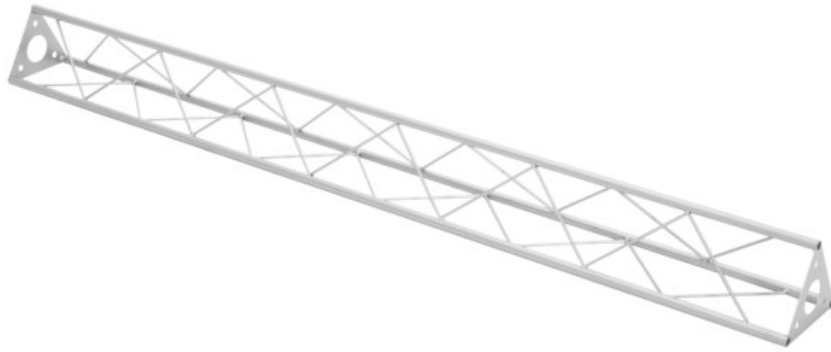

DECOTRUSS Traverse ST-1500 argent

Les traverses décoratives

Réf. : 60112044

GTIN: 4026397658422

Prix de catalogue: 71.28 €

TVA 19% incl.

Description:

DECOTRUSS 3-point truss system

DECOTRUSS is a 3-point truss system made of steel. The individual elements are connected via three M10 bolts and nuts.

The advantage of the bolt connection system is that these bolts and nuts are easily available in case of losing fasteners.

The three main chords are made of 15 mm steel tube with 1.5 mm wall thickness and can only be used for decorative purposes. With its minimal outer dimensions of 150 mm, DECOTRUSS is ideal for creating individual design-elements in decorative areas of private homes, fair booths, shops, discotheques and theatres.

Caractéristiques:

- Une multitude de traverses et de coins permettent de créer des structures spatiales fantaisistes
- Les constructions DECOTRUSS sont conçues comme des éléments de design
- Assemblage simple
- Tube porteur: 15 mm
- Pour des domaines d'application tels que: Agencement de magasin; Agencement de salons et magasin