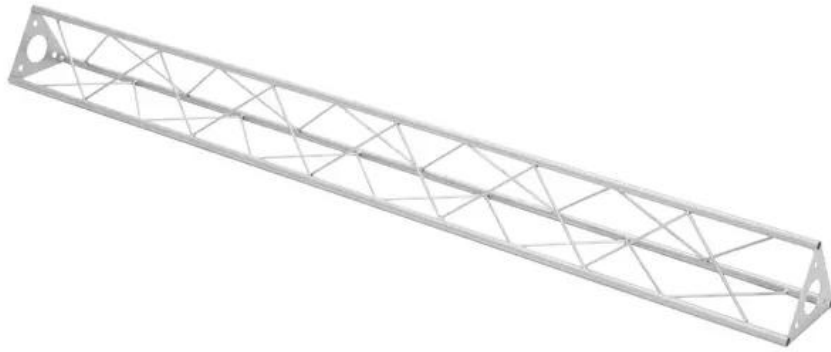

## DECOTRUSS Traverse ST-1500 argent

Les traverses décoratives

Réf. : 60112044

GTIN: 4026397658422

**Prix de catalogue: 71.28 €**

TVA 19% incl.

### Description:

DECOTRUSS 3-point truss system

DECOTRUSS is a 3-point truss system made of steel. The individual elements are connected via three M10 bolts and nuts.

The advantage of the bolt connection system is that these bolts and nuts are easily available in case of losing fasteners.

The three main chords are made of 15 mm steel tube with 1.5 mm wall thickness and can only be used for decorative purposes. With its minimal outer dimensions of 150 mm, DECOTRUSS is ideal for creating individual design-elements in decorative areas of private homes, fair booths, shops, discotheques and theatres.

### Caractéristiques:

- Une multitude de traverses et de coins permettent de créer des structures spatiales fantaisistes
- Les constructions DECOTRUSS sont conçues comme des éléments de design
- Assemblage simple
- Tube porteur: 15 mm
- Pour des domaines d'application tels que: Agencement de magasin; Agencement de salons et magasin