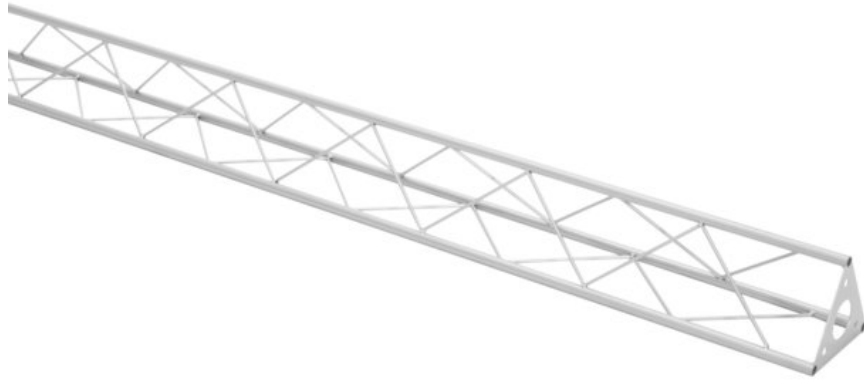

DECOTRUSS Traverse ST-2000 argent

Les traverses décoratives

Réf. : 60112054

GTIN: 4026397658446

Prix de catalogue: 95.08 €

TVA 19% incl.

Description:

DECOTRUSS 3-point truss system

DECOTRUSS is a 3-point truss system made of steel. The individual elements are connected via three M10 bolts and nuts.

The advantage of the bolt connection system is that these bolts and nuts are easily available in case of losing fasteners.

The three main chords are made of 15 mm steel tube with 1.5 mm wall thickness and can only be used for decorative purposes. With its minimal outer dimensions of 150 mm, DECOTRUSS is ideal for creating individual design-elements in decorative areas of private homes, fair booths, shops, discotheques and theatres.

This truss system is a mere decoration system convincing by its compact dimensions, low storage requirements and easy transportation.

Please note: this truss system must never be combined with other systems!

Caractéristiques:

- Une multitude de traverses et de coins permettent de créer des structures spatiales fantaisistes
- Les constructions DECOTRUSS sont conçues comme des éléments de design
- Assemblage simple
- Tube porteur: 15 mm
- Pour des domaines d'application tels que: Agencement de magasin; Agencement de salons et magasin

L'étendue des fournitures

- 1 x traverse, 1 x mode d'emploi

Logistique

EAN / GTIN: 4026397658446

Poids: 4,43 kg

Longueur: 2.00 m

Largeur: 0.15 m

Hauteur: 0.13 m

Article encombrant