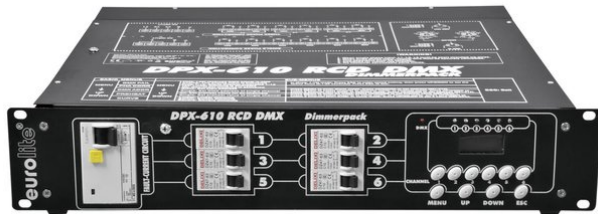

## DPX-610 RCD DMX dimmer pack

Gradateur numérique 6 canaux

Réf. : 70064119

GTIN: 4026397367669

**L'article n'est plus disponible.**

## DPX-610 RCD DMX dimmer pack

Gradateur numérique 6 canaux

Réf. : 70064119

GTIN: 4026397367669

### Caractéristiques:

---

- Residual current device (RCD)
- Universal dimmer pack for professional use
- Can be operated 1-phase or 3-phase
- 6 x 10 A
- DMX-control or analogue control possible
- The DMX-starting address can be adjusted on the device
- Synchronisation of several DPX-610 possible via DMX
- Adjusting the lamp pre-heat
- All modes are displayed via LEDs and the display
- With automatic circuit breaker per channel
- Channel outputs on the rear panel via pole connectors
- Only for professional use