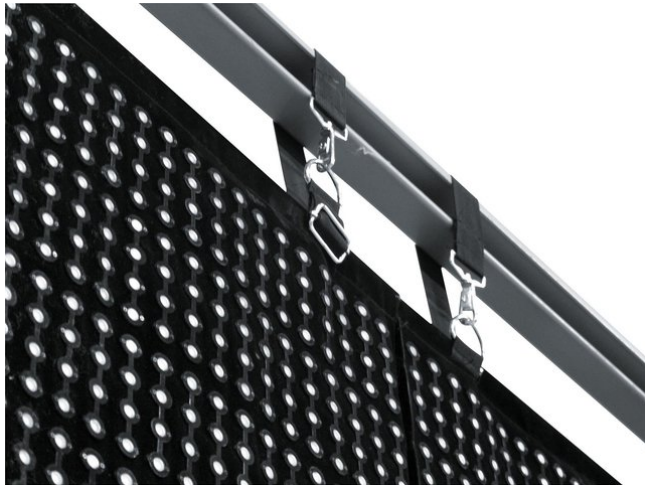

eurolite®

LSD-100E MK2 custom / per m²

Custom sizes for LED soft displays (economy version)

Réf. : 80503231

GTIN: 4026397542561

L'article n'est plus disponible.

eurolite®

LSD-100E MK2 custom / per m²

Custom sizes for LED soft displays (economy version)

Réf. : 80503231

GTIN: 4026397542561

Caractéristiques:

- Fully assembled LED soft displays (economy version) produced according to your individual dimensions - contact our sales team!
- Production of model LSD-100E available in steps of 0.32 meters (equals 16 pixels)
- Maximum size 1280 x 1024 pixels
- For quick 2-man installation and uncomplicated transport, a size of up to 5 meters per display is recommended
- Price per square meter
- Available in black and white
- Regular delivery time by sea freight: about 9 weeks
- Short-term delivery by air freight: about 4 weeks