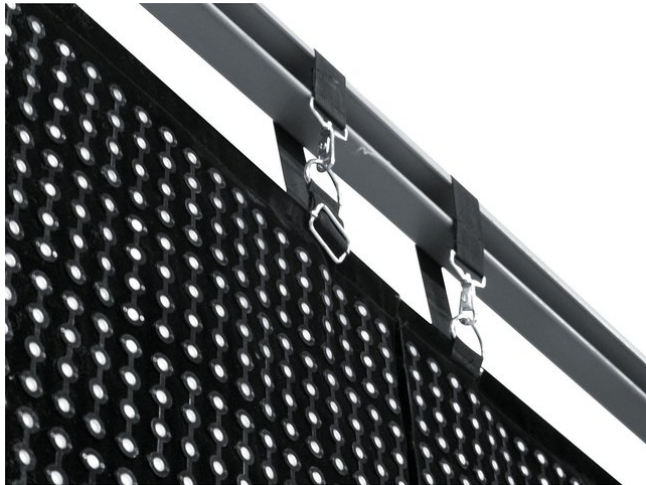

eurolite®

LSD-37.5E MK2 custom / per m²

Custom sizes for LED soft displays (economy version)

Réf. : 80503237

GTIN: 4026397542592

L'article n'est plus disponible.

eurolite®

LSD-37.5E MK2 custom / per m²

Custom sizes for LED soft displays (economy version)

Réf. : 80503237

GTIN: 4026397542592

Caractéristiques:

- Fully assembled LED soft displays (economy version) produced according to your individual dimensions - contact our sales team!
- Production of model LSD-37.5E available in steps of 0.6 meters (equals 16 pixels)
- Maximum size 1280 x 1024 pixels
- For quick 2-man installation and uncomplicated transport, a size of up to 5 meters per display is recommended
- Price per square meter
- Available in black and white
- Regular delivery time by sea freight: about 9 weeks
- Short-term delivery by air freight: about 4 weeks