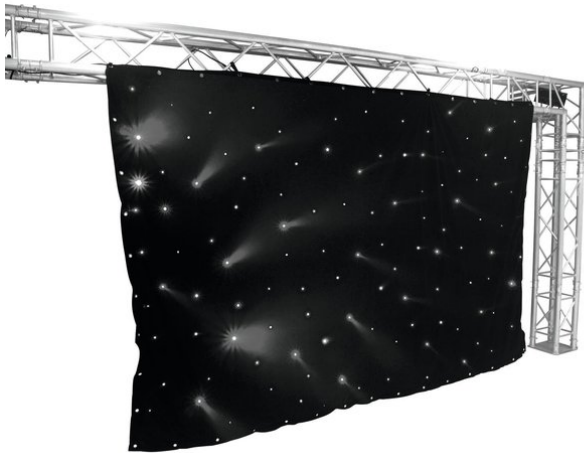

## CRT-120 LED-Curtain 6400K

LED curtain with 120 cold white LEDs and compatible DMX controller (3 x 2 m)

**Réf. : 80503410**  
GTIN: 4026397417340

**L'article n'est plus disponible.**

### Caractéristiques:

---

- Black curtain with 120 white 5 mm LEDs (6400 K)
- Easy installation via seamed edge with 20 mm eyelets in 20 cm distances
- Operating modes: full on, auto, sound-active, DMX512
- Sound-control via built-in microphone
- Different programs and strobe effect adjustable
- Strobe effect with adjustable speed (1-12 flashes/sec)
- DMX512 control via regular DMX controller (occupies 8 channels)
- Several curtains can be linked via DMX512
- Water-repellent and flame-resistant
- Ready for connection with power plug and controller
- Ideal for stages, parties or mobile DJs
- Commandé via stand-alone; DMX
- Déjà préprogrammé pour %: LED PC-Control 512