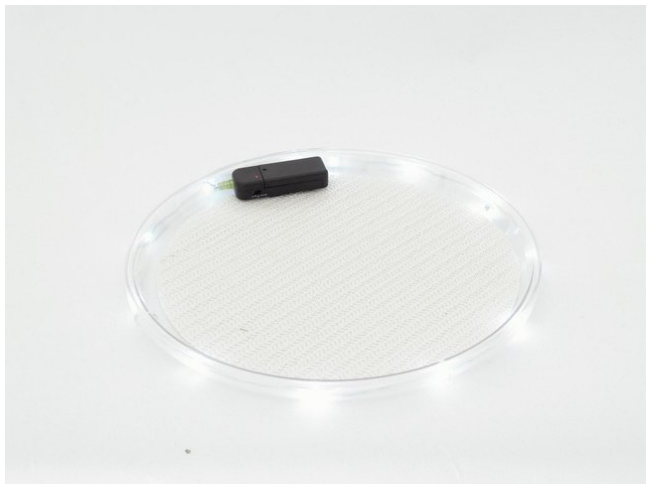

## LED serving tray white LEDs

Decorative serving tray with LEDs

Réf. : 8330909C

GTIN: 4026397302691

**L'article n'est plus disponible.**

## LED serving tray white LEDs

Decorative serving tray with LEDs

Réf. : 8330909C

GTIN: 4026397302691

### Caractéristiques:

---

- white