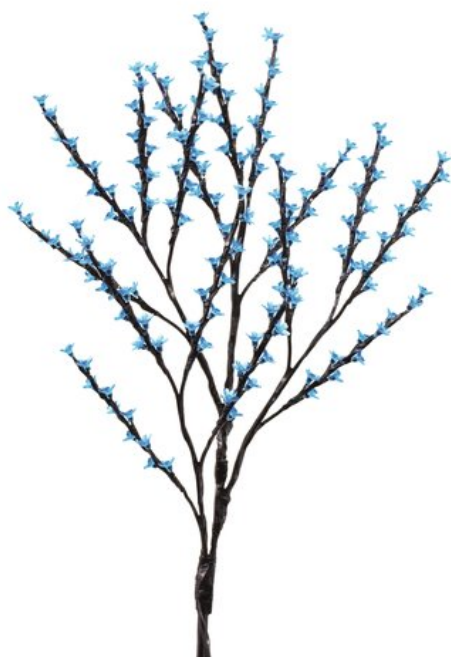

EUROPALMS LED Flowering branch V2, blue, 1.2m

Be creative! Do-it-yourself LED flower garden (IP44)

Réf. : 83330242

GTIN: 4026397420371

L'article n'est plus disponible.

Caractéristiques:

- Flexible LED branch with 160 LEDs
- Charms a comfortable atmosphere in party rooms, on balconies or terraces, even in sunshades of sidewalk cafes, or in trees in pedestrian zones or private gardens
- Available in different colors and freely combinable
- Easy handling and installation
- For indoor and outdoor use (IP44)
- Operation via optional power supply units
- Advantages of LED technology: long life of the LEDs, low power consumption, minimal heat emission, defacto maintenance free with brilliant light radiation
- Convient à une utilisation en extérieur IP44

Logistique

EAN / GTIN: 4026397420371

Poids: 2,40 kg

Longueur: 1.21 m

Largeur: 0.12 m

Hauteur: 0.13 m

Article encombrant

Données techniques:

Puissance totale de raccordement:	10,00 W
Type de protection:	IP44
Matériau:	Plastique
Dimension:	Longueur : 1,2 m
Power supply:	24 V AC, 50 Hz (via optional power unit)
Protection grade:	IP44
LED number:	160
Branch length:	1200 mm