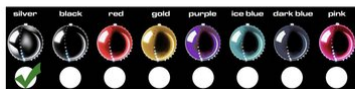

EUROPALMS

LED Snowball 15cm, silver

Boule en plastique de haute qualité à 4 rangées verticales de LED

Réf. : 83501242

GTIN: 4026397407259

L'article n'est plus disponible.

EUROPALMS

LED Snowball 15cm, silver

Boule en plastique de haute qualité à 4 rangées verticales de LED

Réf. : 83501242

GTIN: 4026397407259

Caractéristiques:

- Diameter: 15 cm
- High-gloss surface, available in various colors
- Each LED row equipped with 19 extremely bright cool white LEDs
- After connection to the mains, the LEDs start running as chasers and the two opposing rows respectively run alternately from top to bottom
- Absolute eyecatcher for any room
- Innumerable decorative possibilities
- Power supply 230 V AC via enclosed power unit
- Designed for indoor use only
- Also available as 5-piece set with 8 cm spheres, likewise in various colors