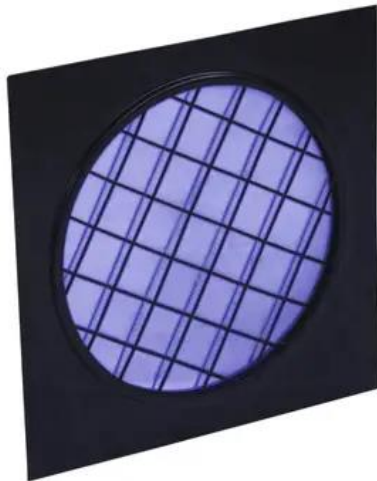

EUROLITE Blue Dichroic Filter black Frame PAR-56

Filtre dichroïque

Réf. : 9430020A

GTIN: 4026397180374

Description:

Forget about foils!

If you compare LEDs to ordinary illuminants or dichroic filters to standard color foils, you will get the same result. Just like the diodes, the filters can convince with their unbeatable value for money and their longlife performance. As distinct to the foils, they do not fade, stay clean and do not deform. The spot's light is handled just the way it should be. Besides the various colors of our filters, the corresponding frames can also be delivered in black or silver. Once you have bought the filters, you will never be in trouble again. Trust in us!

Caractéristiques:

- The professional solution!
- Color filter with highest constancy
- No more fading-out and burn-outs
- For adding colour to a white beam
- Attached in color filter frames
- Great variety of colors
- Dimensions 225 x 225 mm
- For PAR 56 profi-spot

Données techniques:

Matériau:	Verre dichroïque
Couleur:	Bleu
Dimension:	Longueur : 22,50 cm

Logistique

EAN / GTIN: 4026397180374

Poids: 0,37 kg

Longueur: 0.23 m

Largeur: 0.23 m

Hauteur: 0.01 m