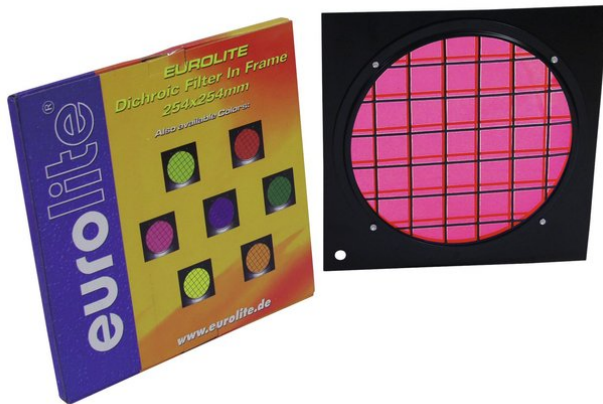

## Magenta Dichroic Filter bla. Frame PAR-64

Filtre dichroïque

Réf. : 94303900

GTIN: 4026397180466

**L'article n'est plus disponible.**

### Caractéristiques:

---

- The professional solution!
- Color filter with highest constancy
- No more fading-out and burn-outs
- For adding colour to a white beam
- Attached in color filter frames
- Great variety of colors
- Dimensions 254 x 254 mm
- For PAR 64 profi-spot