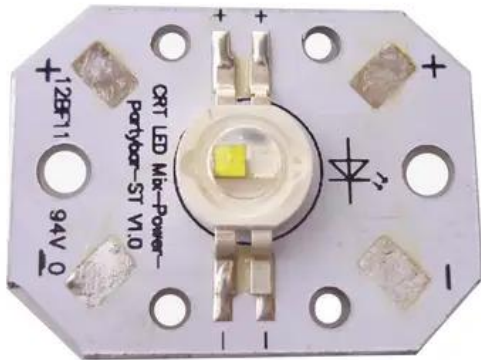

# PCB (LED) BCL 3W LED KLS-Kombo Laser Pro (CRT LED Mix-Power-partybar-STE-110)

---

GTIN: 4026397623536

**Prix de catalogue: 2.75 €**

TVA 19% incl.