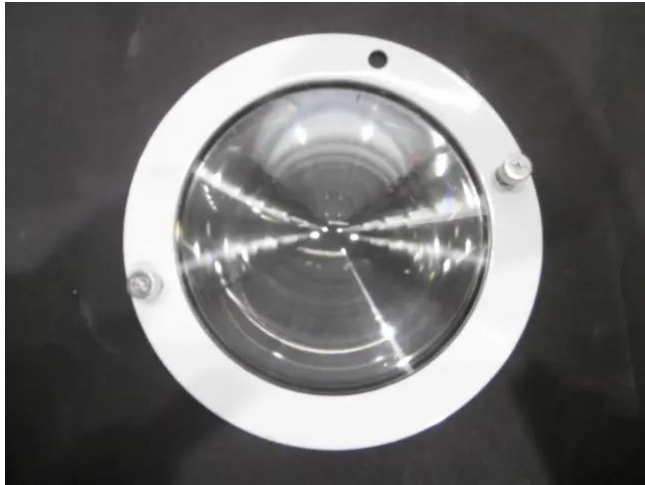

Lens with holder (Fresnel)
Ø=158mm LED PAR-56 COB RGB
25W (plastic) 20°

Réf. : E6510184
GTIN: 4026397651676

Lens with holder (Fresnel)
Ø=158mm LED PAR-56 COB RGB
25W (plastic) 20°

Réf. : E6510184
GTIN: 4026397651676