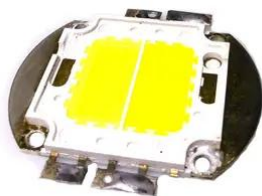

LED COB 100W CW/WW Audience Blinder 4x100W ProLight (DEX- WPL02AV1A-GH)

Réf. : E6510291
GTIN: 4026397654516

Prix de catalogue: 109.96 €
TVA 19% incl.

LED COB 100W CW/WW Audience Blinder 4x100W ProLight (DEX- WPL02AV1A-GH)