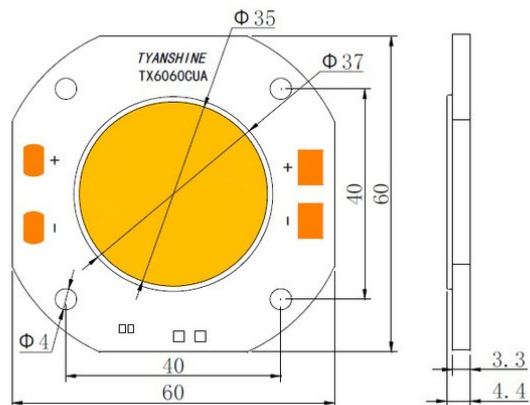

LED COB 250W 3000K LED PFE-250 3000K Profile Spot (TX-6060W250D180CUY)

Réf. : E6510308
GTIN: 4026397654943

Prix de catalogue: 412.34 €
TVA 19% incl.

LED COB 250W 3000K LED PFE-250 3000K Profile Spot (TX-6060W250D180CUY)