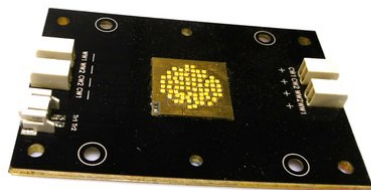

LED COB 250W 2700-6500K LED THA-250F 2700K-6500K (FD- TWW250-00)

Réf. : E6510350
GTIN: 4026397656084

Prix de catalogue: 742.2 €
TVA 19% incl.

LED COB 250W 2700-6500K LED THA-250F 2700K-6500K (FD- TWW250-00)