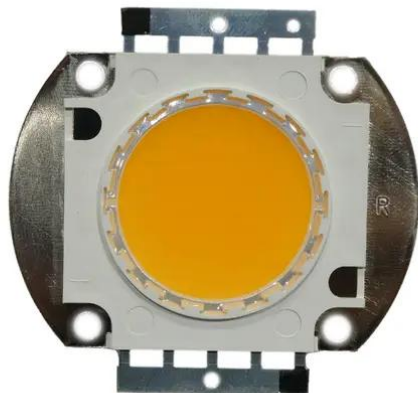

LED COB 100W WW Audience Blinder 2x100W LED COB WW

Réf. : E6511280

GTIN: 4026397732023

LED COB 100W WW Audience Blinder 2x100W LED COB WW

Réf. : E6511280

GTIN: 4026397732023

Caractéristiques:
